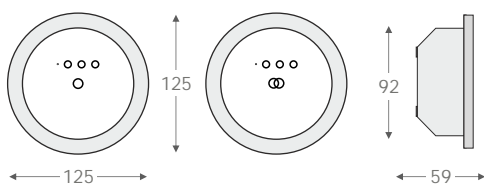

The company is certified by: