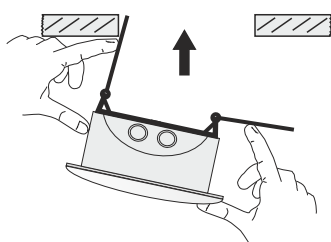

MOUNTING METHODS

Bend the two springs so that they can pass through the suspended ceiling hole