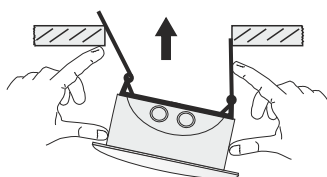

Push the spot luminaire upwards