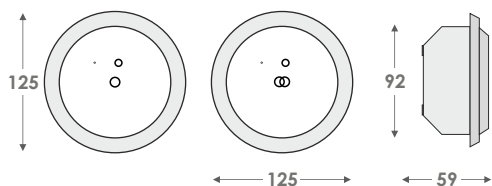

Why use this on the ceiling

when you have that?

Produced in accordance with
EN 60598-1, EN 60598-2-22,
EN 55015, EN 61547
EN 61000-3-2, EN 61000-3-3

In case that emergency indication luminaires are not required

Suitable for open areas and escape routes

Ceiling mounted,
non maintained spot light
emergency luminaires with
1 white power LED

The company is certified by