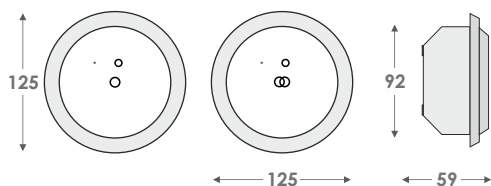

Why use this on the ceiling

when you have that?

Produced in accordance with
EN 60598-1, EN 60598-2-22,
EN 55015, EN 61547
EN 61000-3-2, EN 61000-3-3

In case that emergency indication luminaires are not required

Suitable for open areas and escape routes

Ceiling mounted,
non maintained spot light
emergency luminaires with
1 white power LED

The company is certified by