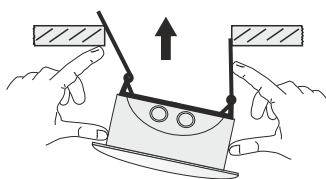

Push the spot luminaire upwards