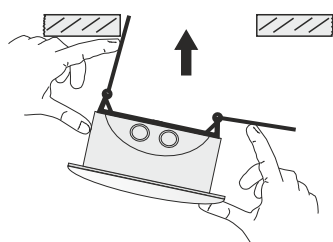

MOUNTING METHODS

Bend the two springs so that they can pass through the suspended ceiling hole