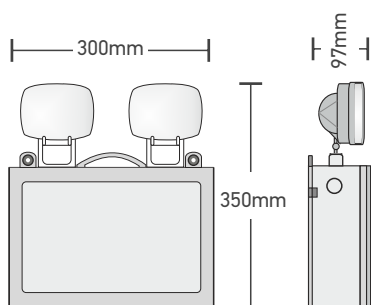

European
manufacturer

OlympiaElectronics olympiaelectronics Olympia Electronics OlympiaElectronics @olympiaelectro

A

B

A SELF-TESTING, NON-MAINTAINED LED EMERGENCY LUMINARIES, IP 42

	GRL-37/90	GRL-37/180	GRL-39
BATTERY	12V/7Ah Pb	2x12V/7Ah Pb	12V/7Ah Pb
DURATION	1,5 h	3 h	3 h
CONSUMPTION	16VA	16VA	16VA
LIGHT OUTPUT	3200 lm	3200 lm	1620 lm
LED LAMPS	2X6P Leds	2X6P Leds	2X84 Leds
GROSS WEIGHT	4360 gr	6560 gr	3880 gr

B WATERPROOF IP65, SELF-TESTING, NON-MAINTAINED LED EMERGENCY LUMINARIES

	GRL-37/90/WP	GRL-37/180/WP	GRL-39/WP
BATTERY	12V/7Ah Pb	2x12V/7Ah Pb	12V/7Ah Pb
DURATION	1,5 h	3 h	3 h
CONSUMPTION	16VA	16VA	16VA
LIGHT OUTPUT	3200 lm	3200 lm	1620 lm
LED LAMPS	2X6P Leds	2X6P Leds	2X84 Leds
GROSS WEIGHT	4520gr	6700 gr	4020 gr